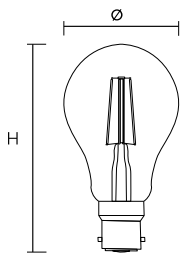

## LED Filament GLS Microwave Sensor

- Increases property security by illuminating surrounding areas when it gets dark
- Ideal for porches, hallways and suitable outdoor fittings
- Microwave Sensor to detect movement from all angles
- Reduce your amount of wasted energy
- 806 lumens
- Warm White

### 3 Year Silver Warranty

Code	Lamp Type	Temp	Lm	ØxH (mm)
Non Dimmable				
60875	7W Filament GLS - ES, Microwave Sensor	2700K	806	60x115

7W  $\equiv$  60W Energy Saving 88%

Quality Assured  
Product Warranty<sup>1</sup>  
**3 Year**